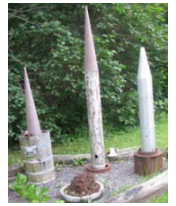

David McLaughlin
Welded steel

Study for Welds

David McLaughlin
Welded plate steel

Sullivan's Laundry

Melita Westerlund
Polychromed welded steel

Industrial Revolution

H. G. Skip Brack
Armorers' tools mounted on RR ties

3 Wisemen & Baby Jesus

H. G. Skip Brack
Atomic warheads, nails

Painful Extinction

H. G. Skip Brack
Found tools, ordinance,
Salvage

FRONT OF HOUSE:

White Goddess (in greenhouse)

Carol Hanson
Marble

Opposite Prisms